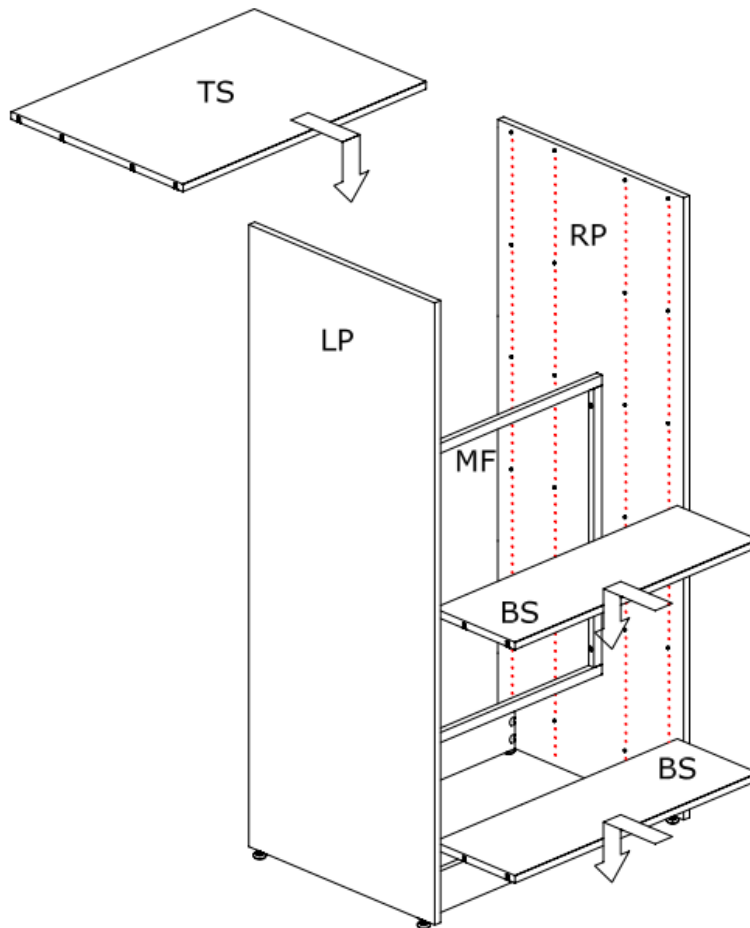

DK: Kontrollér først indholdet. Sortér skruer og beslag som anvisningen viser. Montér i nummerorden og som illustrationen viser.

				
A	B	C	D	
RP : Right Panel	LP : Left Panel	MF : Middle Frame		
TS : Top Shelf	BS : Book Shelves	KP : Kick Plates		

Assembly Guide

Assembly guide for Softline/Slimline, 1 bay wood shelves

Assembly Guide

Assembly guide for Softline/Slimline, 1 bay wood shelves

Assembly Guide

Assembly guide for Softline/Slimline, 1 bay wood shelves

Assembly Guide

Assembly guide for Softline/Slimline, 1 bay wood shelves

7

Assembly Guide

Assembly guide for Softline/Slimline, 1 bay wood shelves

8

WE ARE LIBRARY PEOPLE®

DENMARK