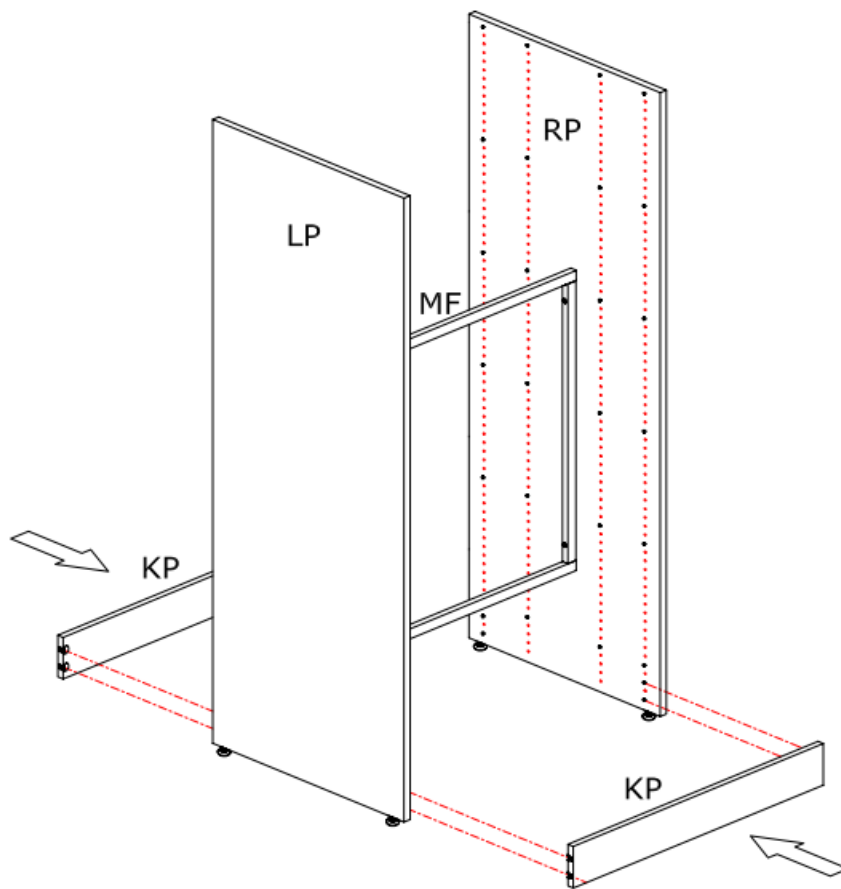

Assembly Guide

Monteringsvejledning

Softline/Slimline, 1 bay wood shelves

Assembly Guide

Assembly guide for Softline/Slimline, 1 bay wood shelves

UK: First check the contents to make sure that nothing is missing. Sort out the screws and fittings as shown. Assemble your furniture step by step, as shown in the illustrations.

DK: Kontrollér først indholdet. Sortér skruer og beslag som anvisningen viser. Montér i nummerorden og som illustrationen viser.

				
A	B	C	D	
RP : Right Panel	LP : Left Panel	MF : Middle Frame		
TS : Top Shelf	BS : Book Shelves	KP : Kick Plates		

Assembly Guide

Assembly guide for Softline/Slimline, 1 bay wood shelves

Assembly Guide

Assembly guide for Softline/Slimline, 1 bay wood shelves

Assembly Guide

Assembly guide for Softline/Slimline, 1 bay wood shelves

Assembly Guide

Assembly guide for Softline/Slimline, 1 bay wood shelves

7

Assembly Guide

Assembly guide for Softline/Slimline, 1 bay wood shelves

8

WE ARE LIBRARY PEOPLE®

DENMARK