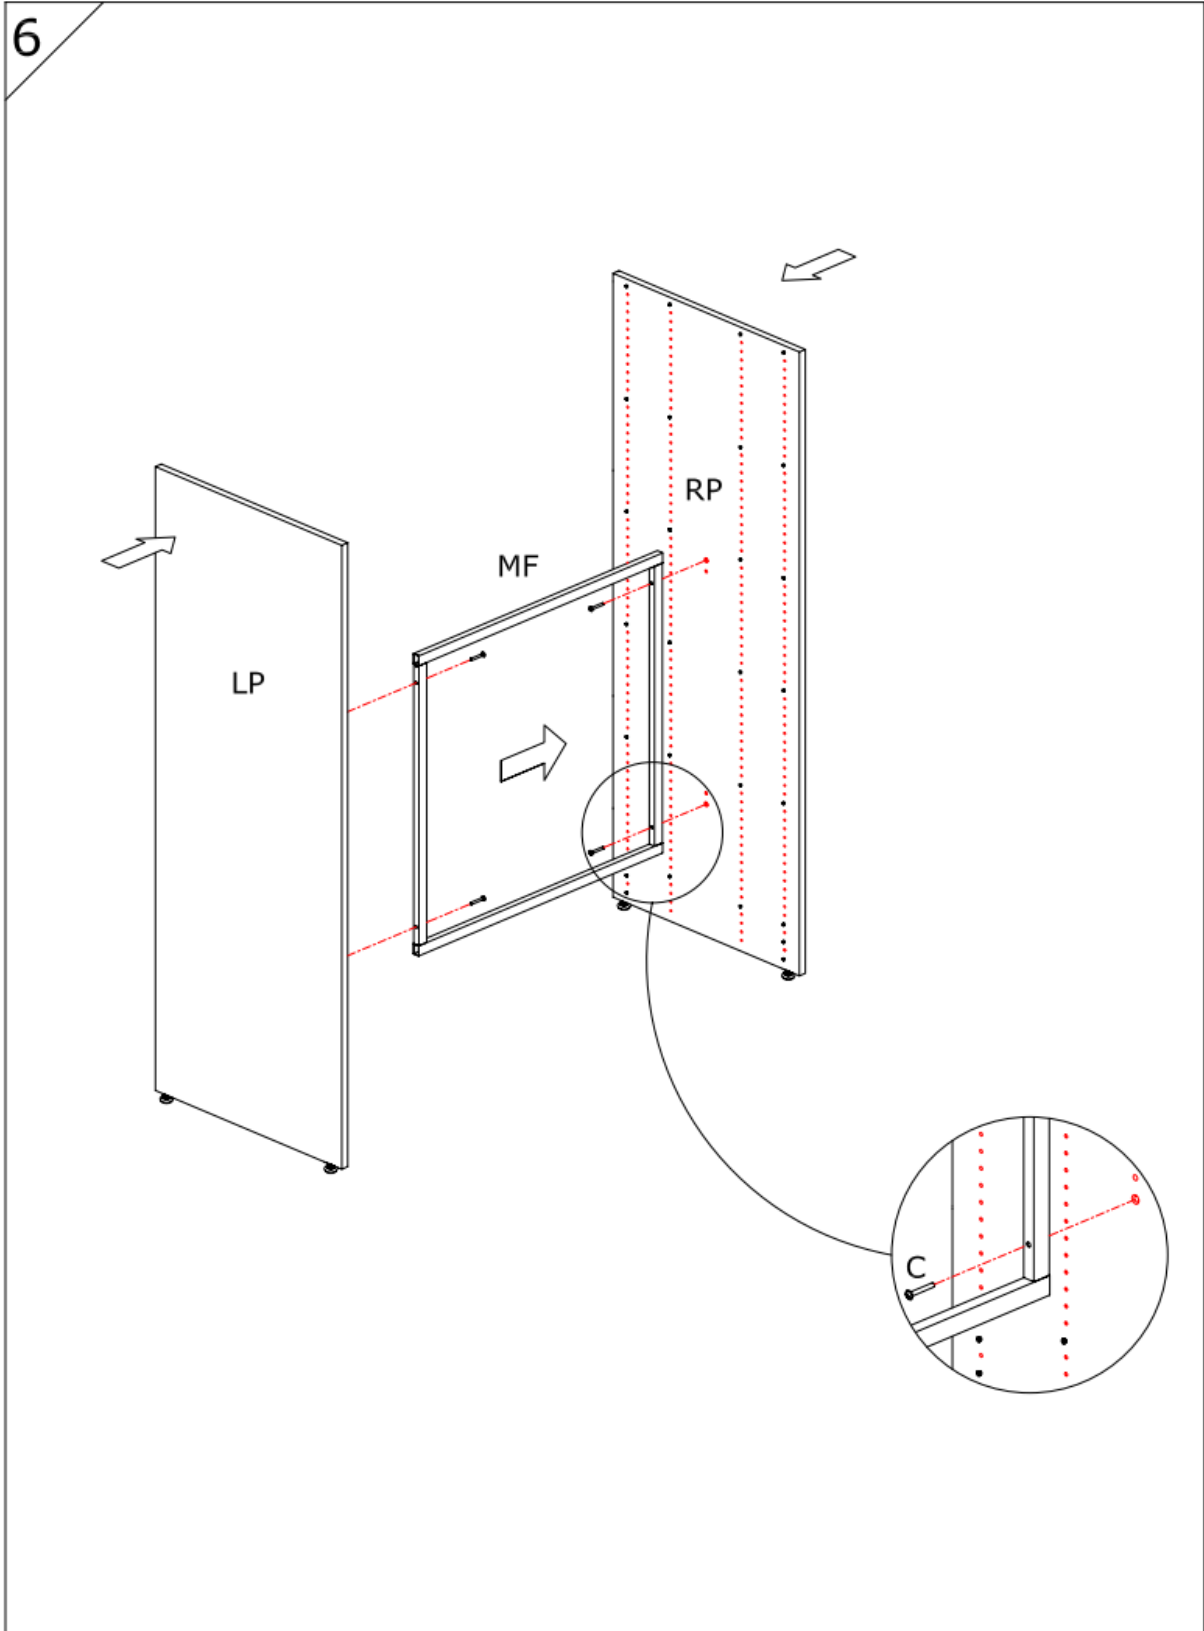

Assembly Guide

Monteringsvejledning

Softline/Slimline, 1 bay wood shelves

Assembly Guide

Assembly guide for Softline/Slimline, 1 bay wood shelves

UK: First check the contents to make sure that nothing is missing. Sort out the screws and fittings as shown. Assemble your furniture step by step, as shown in the illustrations.

DK: Kontrollér først indholdet. Sortér skruer og beslag som anvisningen viser. Montér i nummerorden og som illustrationen viser.

				
A	B	C	D	
RP : Right Panel	LP : Left Panel	MF : Middle Frame		
TS : Top Shelf	BS : Book Shelves	KP : Kick Plates		

Assembly Guide

Assembly guide for Softline/Slimline, 1 bay wood shelves

Assembly Guide

Assembly guide for Softline/Slimline, 1 bay wood shelves

Assembly Guide

Assembly guide for Softline/Slimline, 1 bay wood shelves